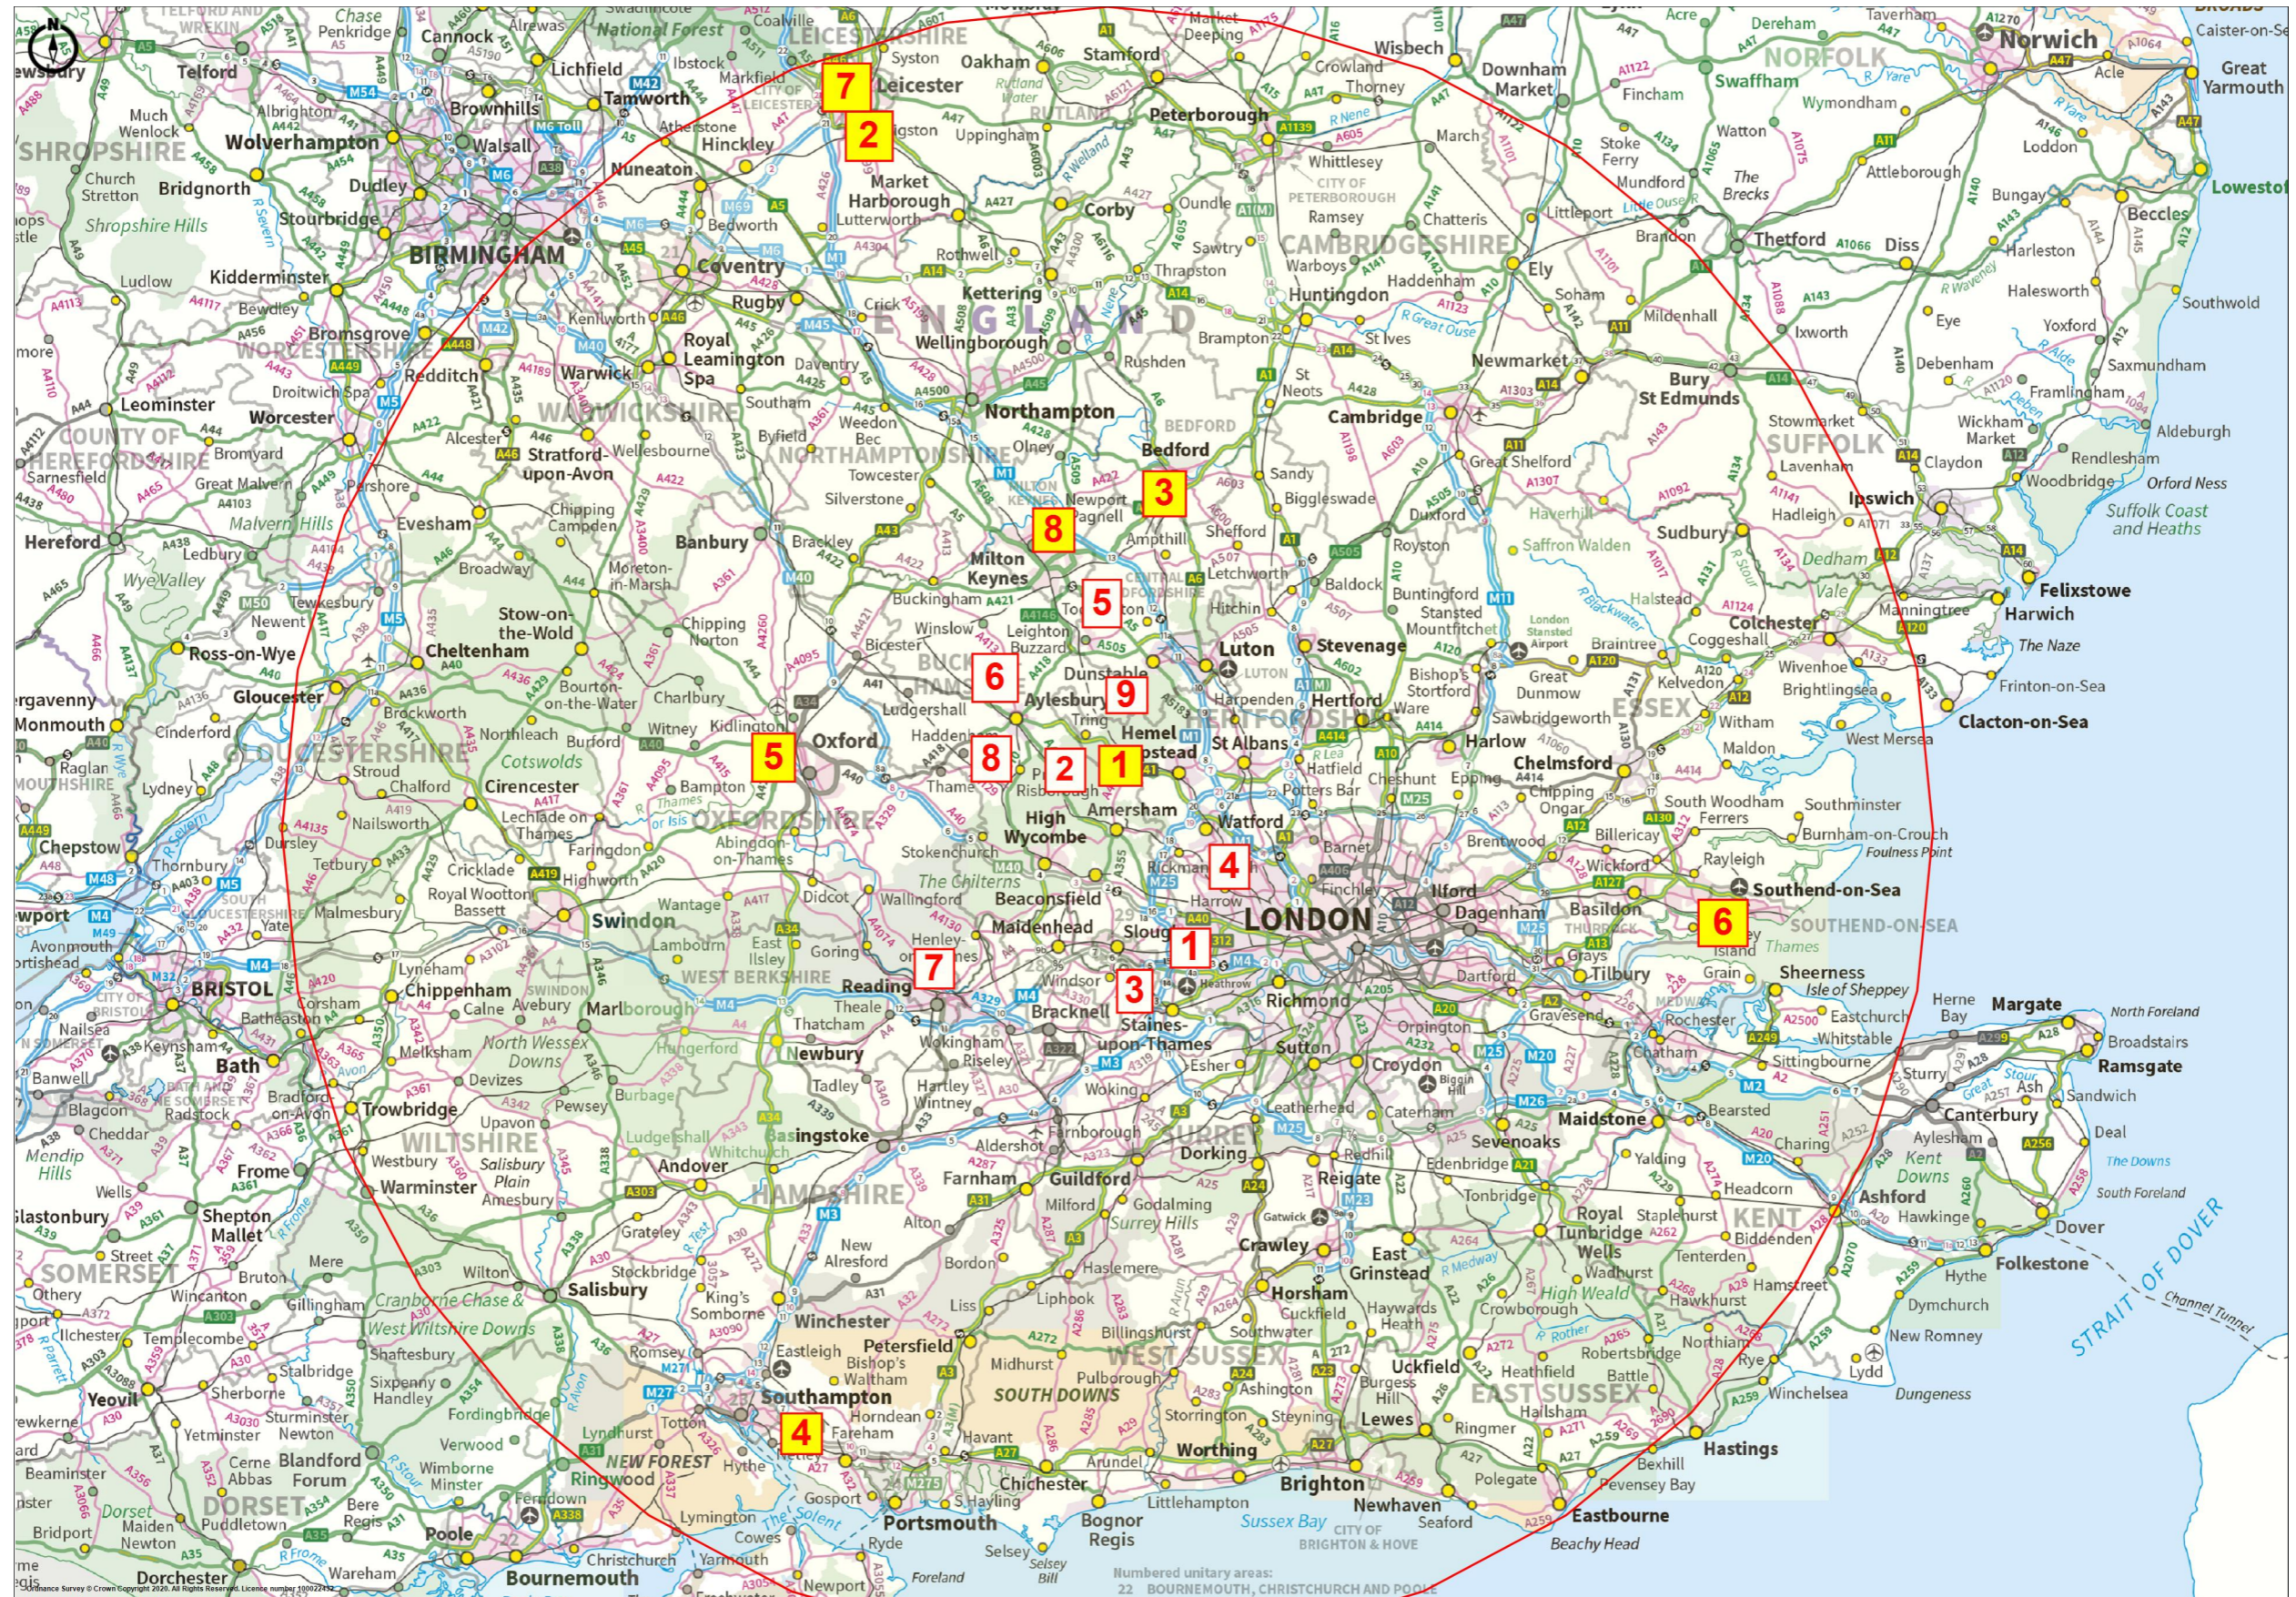

# Portfolio Location - Plato Estates Ltd

Former investments in white numbered squares. Current Investments in yellow filled squares (As at end 2020)